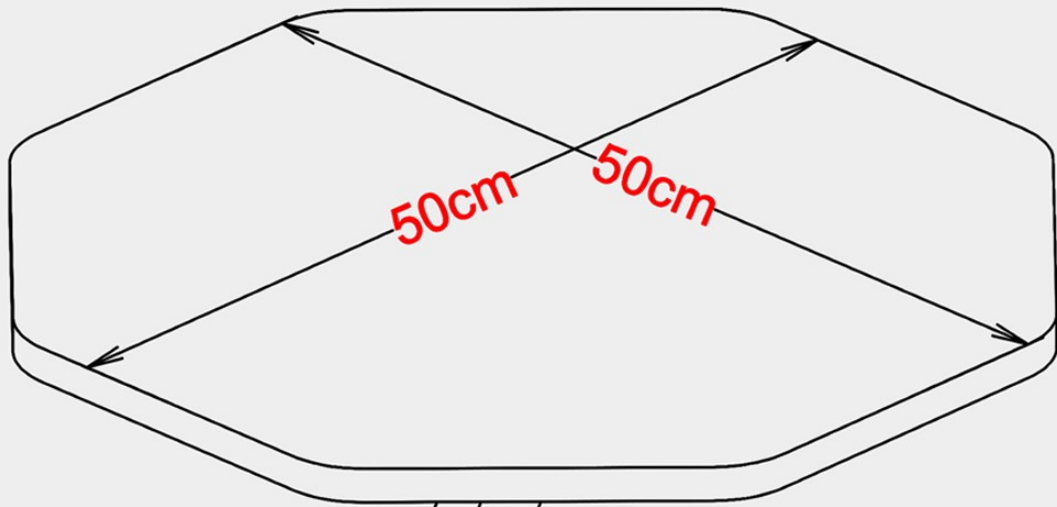

Trey Dim=50cm

Total hight 58,4cm

Metal leg 5x2,5cm

38x38cm

Available with