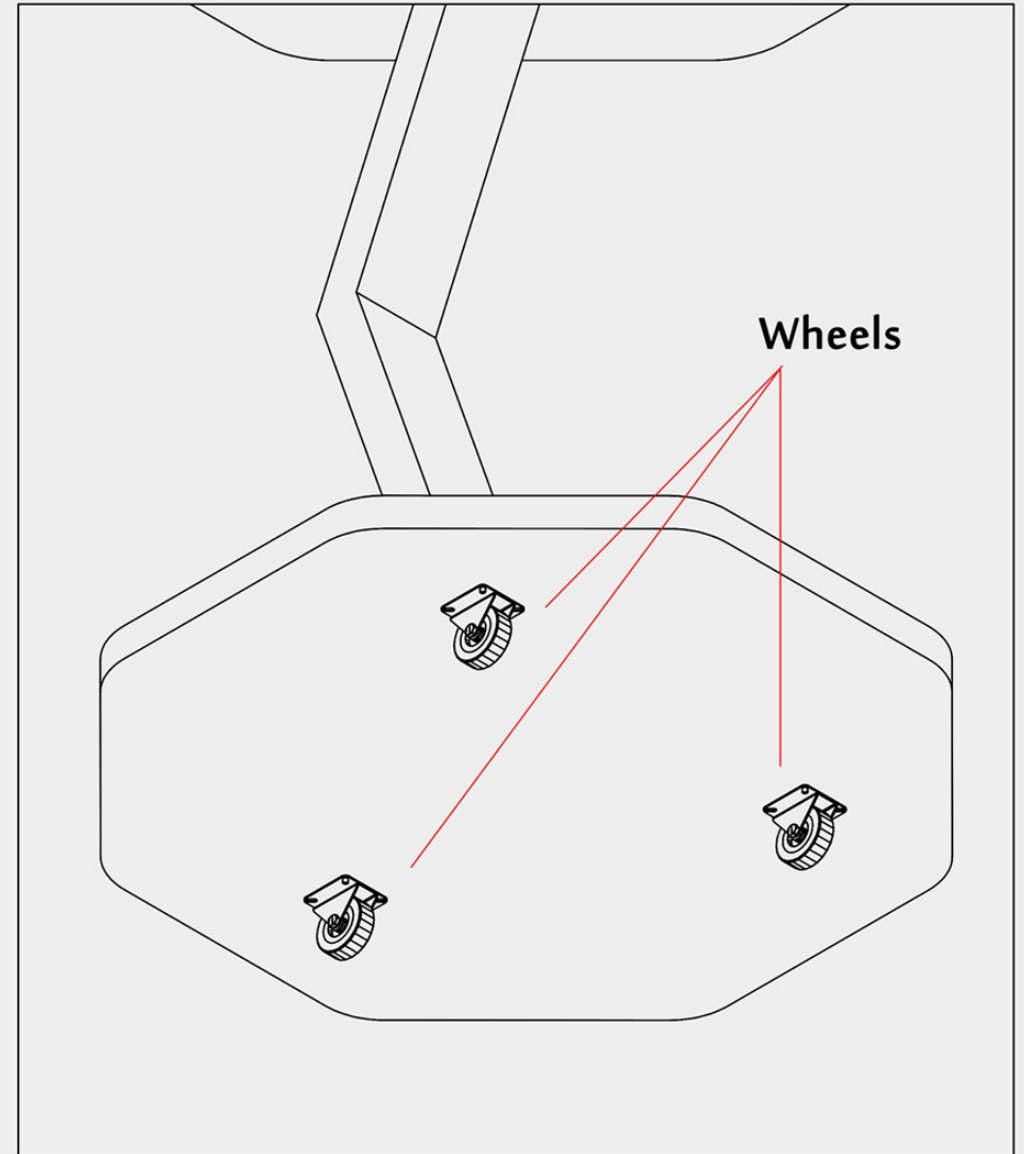

Trey Dim=50cm

Total hight 58,4cm

Metal leg 5x2,5cm

38x38cm

Available with